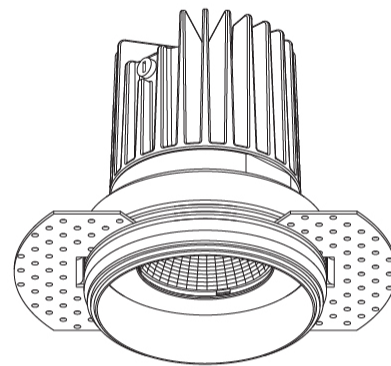

GENERAL

Series: Oiko
Subseries: Oiko Standard
Brand: Prolicht
Division: Architectural
Mounting Type: Trimless
Mounting Location: Ceiling
Subcategory: Downlight

PHYSICAL

Shape: Round
Diameter (mm): 65
Diameter (in): 2 5/16
Height (mm): 90
Height (in): 3 9/16
Ceiling Thickness (mm): 10 / 12.5 / 15 / 25
Ceiling Thickness (in): 3/8 or 1/2 or 9/16 or 1
Min. Recessing Depth (mm): 110
Min. Recessing Depth (in): 4 3/16
Light Distribution: Downlight
Weight (kg): 0.313
Weight (lbs): 0.690
Fixture Finish: SSR / BKV / CWI / CRY / HAB / UFT / ITA / RUA / FTG / MYG / LOD / PUS / FRO / FUP / KIA / POP / BLS / SPG / MEY / GOH / GUM / CHC / COM / ABZ / JAG / OBR / MOS / ROR
Fixture Material: Aluminum Die Cast
Cut-out Measurements: 79mm / 3 1/8"
Upon Request: Unique Sizes Unique Ceiling Thickness

ELECTRICAL

Lamp Type: LED (Zhaga Standard)
Input Wattage (W): 16.5
Total Output Wattage (W): 14.7
Dimming: Dali Dimming
Driver Included: No
Driver Location: Recessed Housing
Driver Type: Constant Current - 120Vac
Driver Class: Class 2
Input Voltage (V): 120 - 277
Constant Current (MA): 350

LED

Color Temperature (°K): Warm Dim
Max. Delivered Lumen (lm): 770
CRI: >90 CRI
Lamp Life (hrs): 50000
Upon Request: Special Color Temperature RGB-W Tunable White Special LED

OPTICAL

Reflector: 20 / 40 / 60
Upon Request: Special Beam Angles

RATINGS AND CERTIFICATIONS

Certified By: Certified for North American Standards
IP rating: IP20

90mm 3 9/16"

Ø 65mm 2 5/16"

Ø 115mm 4 1/2"