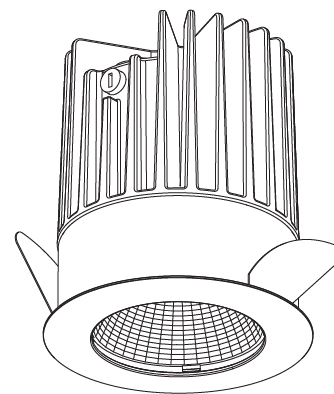

GENERAL

Series: Oiko
Subseries: Oiko Standard
Brand: Prolicht
Division: Architectural
Mounting Type: Recessed
Mounting Location: Ceiling
Subcategory: Downlight

PHYSICAL

Shape: Round
Diameter (mm): 64
Diameter (in): 2 1/2
Height (mm): 74
Height (in): 2 15/16
Ceiling Thickness (mm): 10 / 12.5 / 15
Ceiling Thickness (in): 3/8 or 1/2 or 9/16
Min. Recessing Depth (mm): 90
Min. Recessing Depth (in): 3 9/16
Light Distribution: Downlight
Weight (kg): 0.22
Weight (lbs): 0.49
Fixture Finish: SSR / BKV / CWI / CRY / HAB / UFT / ITA / RUA / FTG / MYG / LOD / PUS / FRO / FUP / KIA / POP / BLS / SPG / MEY / GOH / GUM / CHC / COM / ABZ / JAG / OBR / MOS / ROR
Fixture Material: Aluminum Die Cast
Cut-out Measurements: D. - 60mm / 2 3/8"

ELECTRICAL

Lamp Type: LED (Zhaga Standard)
Total Output Wattage (W): 15
Dimming: Dali Dimming
Driver Included: No
Driver Location: Remote
Driver Type: Constant Current - 120Vac
Input Voltage (V): 120
Constant Current (MA): 350

LED

Number of LEDs: 1
Color Temperature (°K): Warm Dim
Max. Delivered Lumen (lm): 760
Nominal Lumen (lm): 1140
CRI: >90 CRI
Lamp Life (hrs): 50000

OPTICAL

Reflector: 20 / 40 / 60

RATINGS AND CERTIFICATIONS

Certified By: Certified for North American Standards
IP rating: IP20

PROJECT	_____
TYPE	_____
SPECIFIER	_____
QUANTITY	_____
DATE	_____

74mm 2 15/16"

Ø 41mm 1 5/8"

Ø 64mm 2 1/2"

90mm
3 9/16"

60mm
2 3/8"

10-15
3/16" - 9/16"