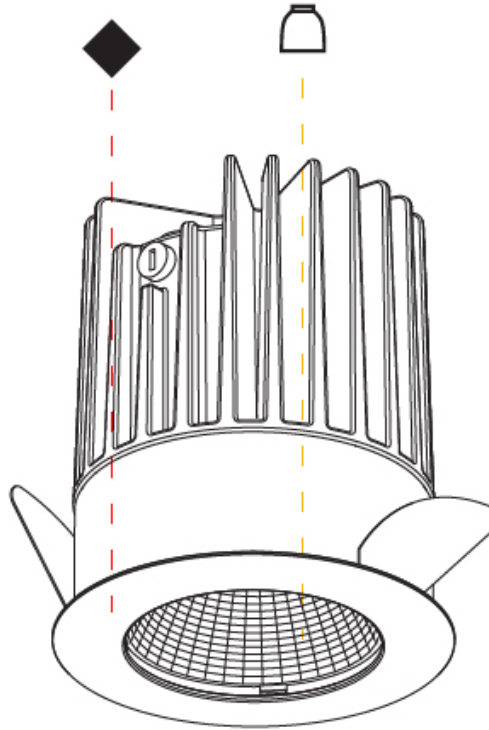

OIKO STANDARD RECESSED

A35555-

PROJECT

TYPE

SPECIFIER

QUANTITY

DATE

A